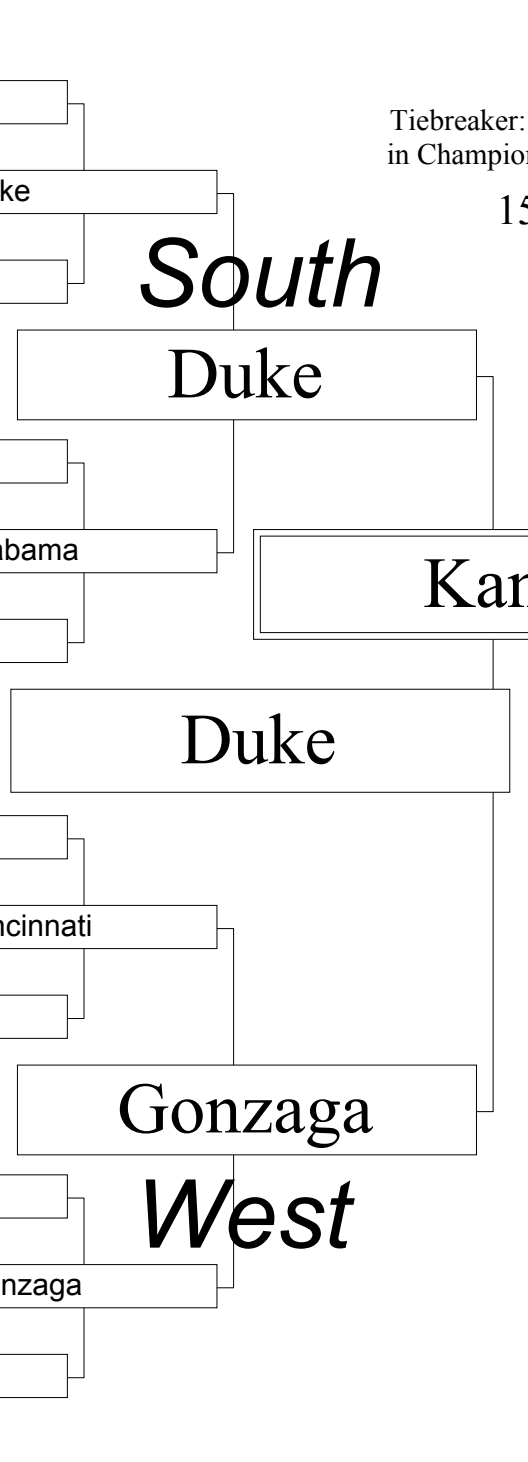

1 Duke
16 Winthrop
8 Notre Dame
9 Charlotte
5 Indiana
12 Utah
4 USC
13 UNC-W
6 Cal
11 Penn
3 Pittsburgh
14 Central Conn
7 Oklahoma St.
10 Kent State
2 Alabama
15 Florida Atl.
1 Cincinnati
16 Boston Univ.
8 UCLA
9 Ole Miss
5 Miami
12 Missouri
4 Ohio State
13 Davidson
6 Gonzaga
11 Wyoming
3 Arizona
14 UCSB
7 Xavier
10 Hawaii
2 Oklahoma
15 Ill. Chicago

Duke
Duke
Notre Dame
Duke
Indiana
USC
USC
Cal
Pittsburgh
Pittsburgh
Alabama
Oklahoma St.
Alabama
Alabama
Cincinnati
Cincinnati
UCLA
Cincinnati
Miami
Ohio State
Ohio State
Gonzaga
Gonzaga
Arizona
Gonzaga
Hawaii
Oklahoma
Oklahoma

Tiebreaker: total points in Championship Game

150

*South*

*East*

Duke

Maryland

Kansas

Duke

Kansas

Gonzaga

Kansas

*West*

*Midwest*

Maryland
Maryland
St. John's
Maryland
Marquette
Kentucky
Kentucky
Texas Tech
Georgia
Georgia
UConn
NC State
UConn
UConn
Kansas
Kansas
Stanford
Kansas
Florida
Illinois
Illinois
Texas
Miss. State
Miss. State
Oregon
Wake Forest
Oregon
Oregon
1 Maryland
16 Siena
8 Wisconsin
9 St. John's
5 Marquette
12 Tulsa
4 Kentucky
13 Valpo
6 Texas Tech
11 So. Illinois
3 Georgia
14 Murray St.
7 NC State
10 Michigan St.
2 UConn
15 Hampton
1 Kansas
16 Holy Cross
8 Stanford
9 W. Kentucky
5 Florida
12 Creighton
4 Illinois
13 San Diego St.
6 Texas
11 Boston Coll.
3 Miss. State
14 McNeese St.
7 Wake Forest
10 Pepperdine
2 Oregon
15 Montana