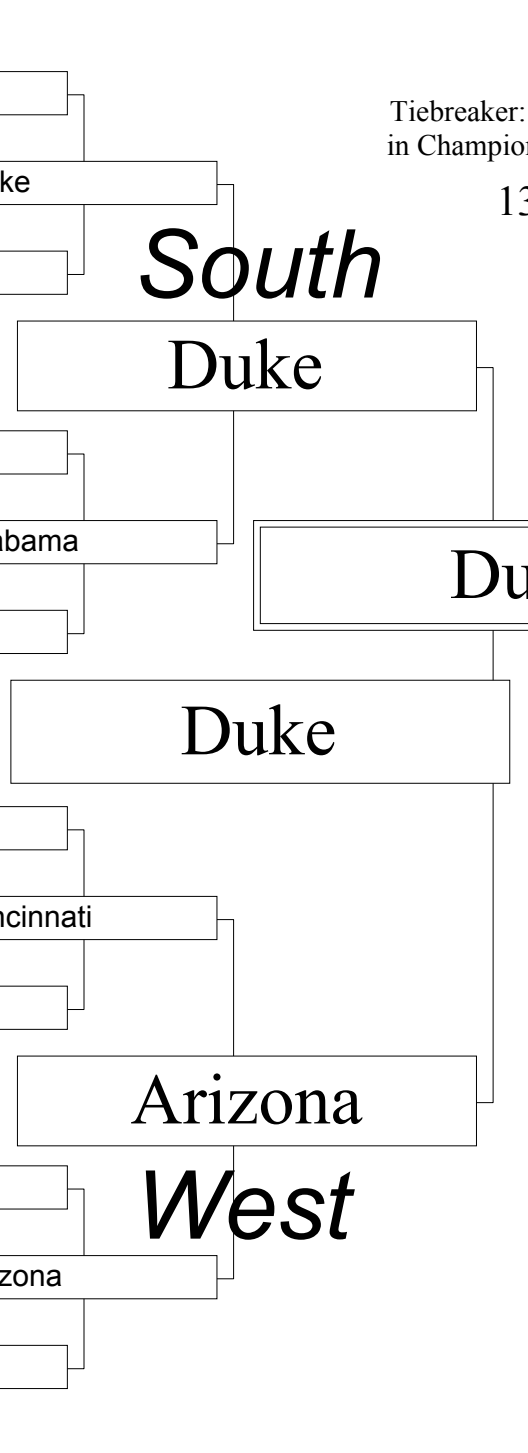

# Carol Gudlewski's Picks

Tiebreaker: total points  
in Championship Game

135

1 Duke
16 Winthrop
8 Notre Dame
9 Charlotte
5 Indiana
12 Utah
4 USC
13 UNC-W
6 Cal
11 Penn
3 Pittsburgh
14 Central Conn
7 Oklahoma St.
10 Kent State
2 Alabama
15 Florida Atl.
1 Cincinnati
16 Boston Univ.
8 UCLA
9 Ole Miss
5 Miami
12 Missouri
4 Ohio State
13 Davidson
6 Gonzaga
11 Wyoming
3 Arizona
14 UCSB
7 Xavier
10 Hawaii
2 Oklahoma
15 Ill. Chicago

Duke
Duke
Notre Dame
Duke
Utah
USC
USC
Cal
Central Conn
Central Conn
Alabama
Oklahoma St.
Alabama
Alabama
Cincinnati
Cincinnati
UCLA
Cincinnati
Miami
Ohio State
Ohio State
Gonzaga
Arizona
Arizona
Arizona
Xavier
Oklahoma
Oklahoma

1 Maryland
16 Siena
8 Wisconsin
9 St. John's
5 Marquette
12 Tulsa
4 Kentucky
13 Valpo
6 Texas Tech
11 So. Illinois
3 Georgia
14 Murray St.
7 NC State
10 Michigan St.
2 UConn
15 Hampton
1 Kansas
16 Holy Cross
8 Stanford
9 W. Kentucky
5 Florida
12 Creighton
4 Illinois
13 San Diego St.
6 Texas
11 Boston Coll.
3 Miss. State
14 McNeese St.
7 Wake Forest
10 Pepperdine
2 Oregon
15 Montana