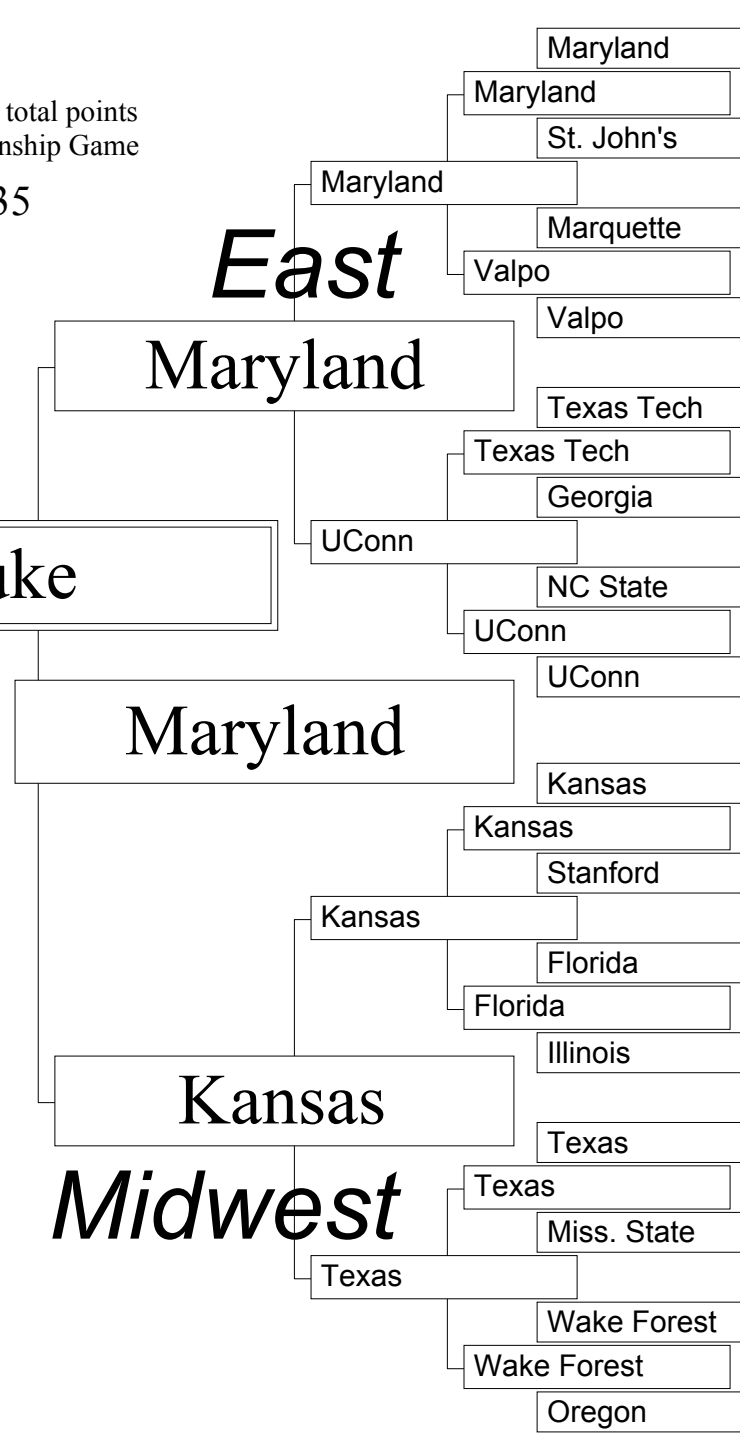

# Carol Gudlewski's Picks

Tiebreaker: total points  
in Championship Game

135

1 Duke
16 Winthrop
8 Notre Dame
9 Charlotte
5 Indiana
12 Utah
4 USC
13 UNC-W
6 Cal
11 Penn
3 Pittsburgh
14 Central Conn
7 Oklahoma St.
10 Kent State
2 Alabama
15 Florida Atl.
1 Cincinnati
16 Boston Univ.
8 UCLA
9 Ole Miss
5 Miami
12 Missouri
4 Ohio State
13 Davidson
6 Gonzaga
11 Wyoming
3 Arizona
14 UCSB
7 Xavier
10 Hawaii
2 Oklahoma
15 Ill. Chicago

Duke
Duke
Notre Dame
Duke
Utah
USC
USC
Cal
Central Conn
Central Conn
Alabama
Oklahoma St.
Alabama
Alabama
Cincinnati
Cincinnati
UCLA
Cincinnati
Miami
Ohio State
Ohio State
Gonzaga
Arizona
Arizona
Arizona
Xavier
Oklahoma
Oklahoma

1 Maryland
16 Siena
8 Wisconsin
9 St. John's
5 Marquette
12 Tulsa
4 Kentucky
13 Valpo
6 Texas Tech
11 So. Illinois
3 Georgia
14 Murray St.
7 NC State
10 Michigan St.
2 UConn
15 Hampton
1 Kansas
16 Holy Cross
8 Stanford
9 W. Kentucky
5 Florida
12 Creighton
4 Illinois
13 San Diego St.
6 Texas
11 Boston Coll.
3 Miss. State
14 McNeese St.
7 Wake Forest
10 Pepperdine
2 Oregon
15 Montana