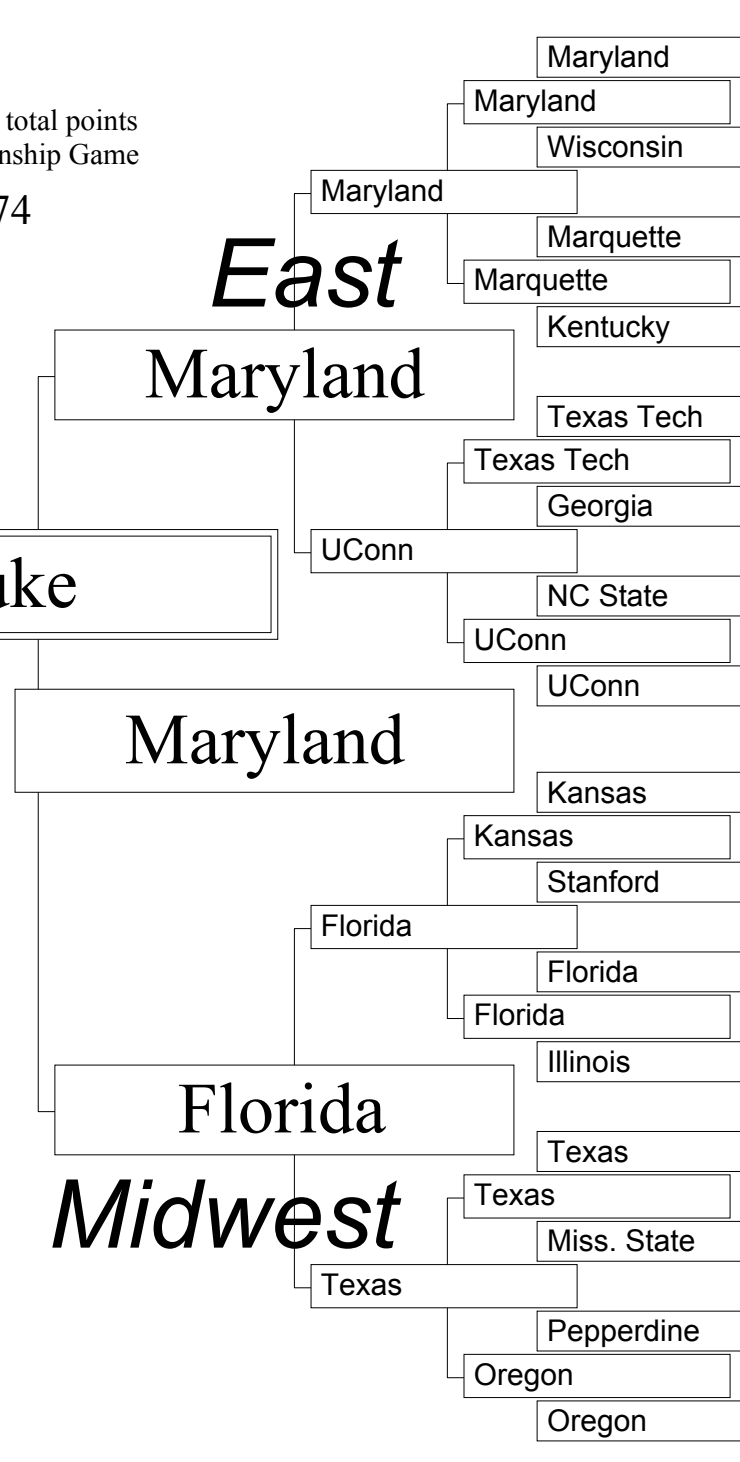

| |
|-----------------|
| 1 Duke |
| 16 Winthrop |
| 8 Notre Dame |
| 9 Charlotte |
| 5 Indiana |
| 12 Utah |
| 4 USC |
| 13 UNC-W |
| 6 Cal |
| 11 Penn |
| 3 Pittsburgh |
| 14 Central Conn |
| 7 Oklahoma St. |
| 10 Kent State |
| 2 Alabama |
| 15 Florida Atl. |
| 1 Cincinnati |
| 16 Boston Univ. |
| 8 UCLA |
| 9 Ole Miss |
| 5 Miami |
| 12 Missouri |
| 4 Ohio State |
| 13 Davidson |
| 6 Gonzaga |
| 11 Wyoming |
| 3 Arizona |
| 14 UCSB |
| 7 Xavier |
| 10 Hawaii |
| 2 Oklahoma |
| 15 Ill. Chicago |

| |
|------------|
| Duke |
| Duke |
| Charlotte |
| Duke |
| Indiana |
| Indiana |
| USC |
| Penn |
| Penn |
| Pittsburgh |
| Penn |
| Kent State |
| Kent State |
| Alabama |
| Cincinnati |
| Cincinnati |
| Ole Miss |
| Miami |
| Ohio State |
| Ohio State |
| Ohio State |
| Wyoming |
| Arizona |
| Arizona |
| Oklahoma |
| Hawaii |
| Oklahoma |
| Oklahoma |

Tiebreaker: total points in Championship Game

| |
|------------------|
| 1 Maryland |
| 16 Siena |
| 8 Wisconsin |
| 9 St. John's |
| 5 Marquette |
| 12 Tulsa |
| 4 Kentucky |
| 13 Valpo |
| 6 Texas Tech |
| 11 So. Illinois |
| 3 Georgia |
| 14 Murray St. |
| 7 NC State |
| 10 Michigan St. |
| 2 UConn |
| 15 Hampton |
| 1 Kansas |
| 16 Holy Cross |
| 8 Stanford |
| 9 W. Kentucky |
| 5 Florida |
| 12 Creighton |
| 4 Illinois |
| 13 San Diego St. |
| 6 Texas |
| 11 Boston Coll. |
| 3 Miss. State |
| 14 McNeese St. |
| 7 Wake Forest |
| 10 Pepperdine |
| 2 Oregon |
| 15 Montana |