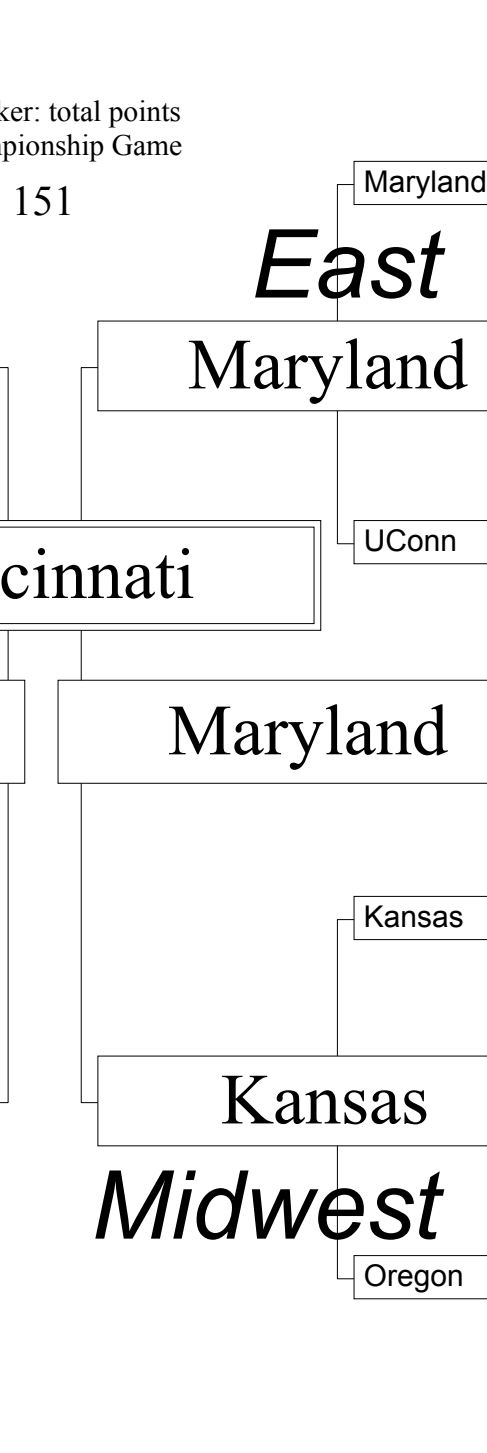

Matthew3 Olsen's Picks

Tiebreaker: total points in Championship Game

151

1 Duke
16 Winthrop
8 Notre Dame
9 Charlotte
5 Indiana
12 Utah
4 USC
13 UNC-W
6 Cal
11 Penn
3 Pittsburgh
14 Central Conn
7 Oklahoma St.
10 Kent State
2 Alabama
15 Florida Atl.
1 Cincinnati
16 Boston Univ.
8 UCLA
9 Ole Miss
5 Miami
12 Missouri
4 Ohio State
13 Davidson
6 Gonzaga
11 Wyoming
3 Arizona
14 UCSB
7 Xavier
10 Hawaii
2 Oklahoma
15 Ill. Chicago

Duke
Duke
Charlotte
Duke
Indiana
USC
USC
Penn
Pittsburgh
Pittsburgh
Alabama
Oklahoma St.
Alabama
Alabama
Cincinnati
Cincinnati
UCLA
Cincinnati
Miami
Miami
Ohio State
Gonzaga
Arizona
Arizona
Arizona
Hawaii
Oklahoma
Oklahoma

Maryland
Maryland
Wisconsin
Marquette
Kentucky
Kentucky
Texas Tech
Texas Tech
Georgia
UConn
NC State
UConn
UConn
Kansas
Kansas
W. Kentucky
Kansas
Florida
Illinois
Illinois
Texas
Miss. State
Miss. State
Oregon
Wake Forest
Oregon
Oregon

1 Maryland
16 Siena
8 Wisconsin
9 St. John's
5 Marquette
12 Tulsa
4 Kentucky
13 Valpo
6 Texas Tech
11 So. Illinois
3 Georgia
14 Murray St.
7 NC State
10 Michigan St.
2 UConn
15 Hampton
1 Kansas
16 Holy Cross
8 Stanford
9 W. Kentucky
5 Florida
12 Creighton
4 Illinois
13 San Diego St.
6 Texas
11 Boston Coll.
3 Miss. State
14 McNeese St.
7 Wake Forest
10 Pepperdine
2 Oregon
15 Montana