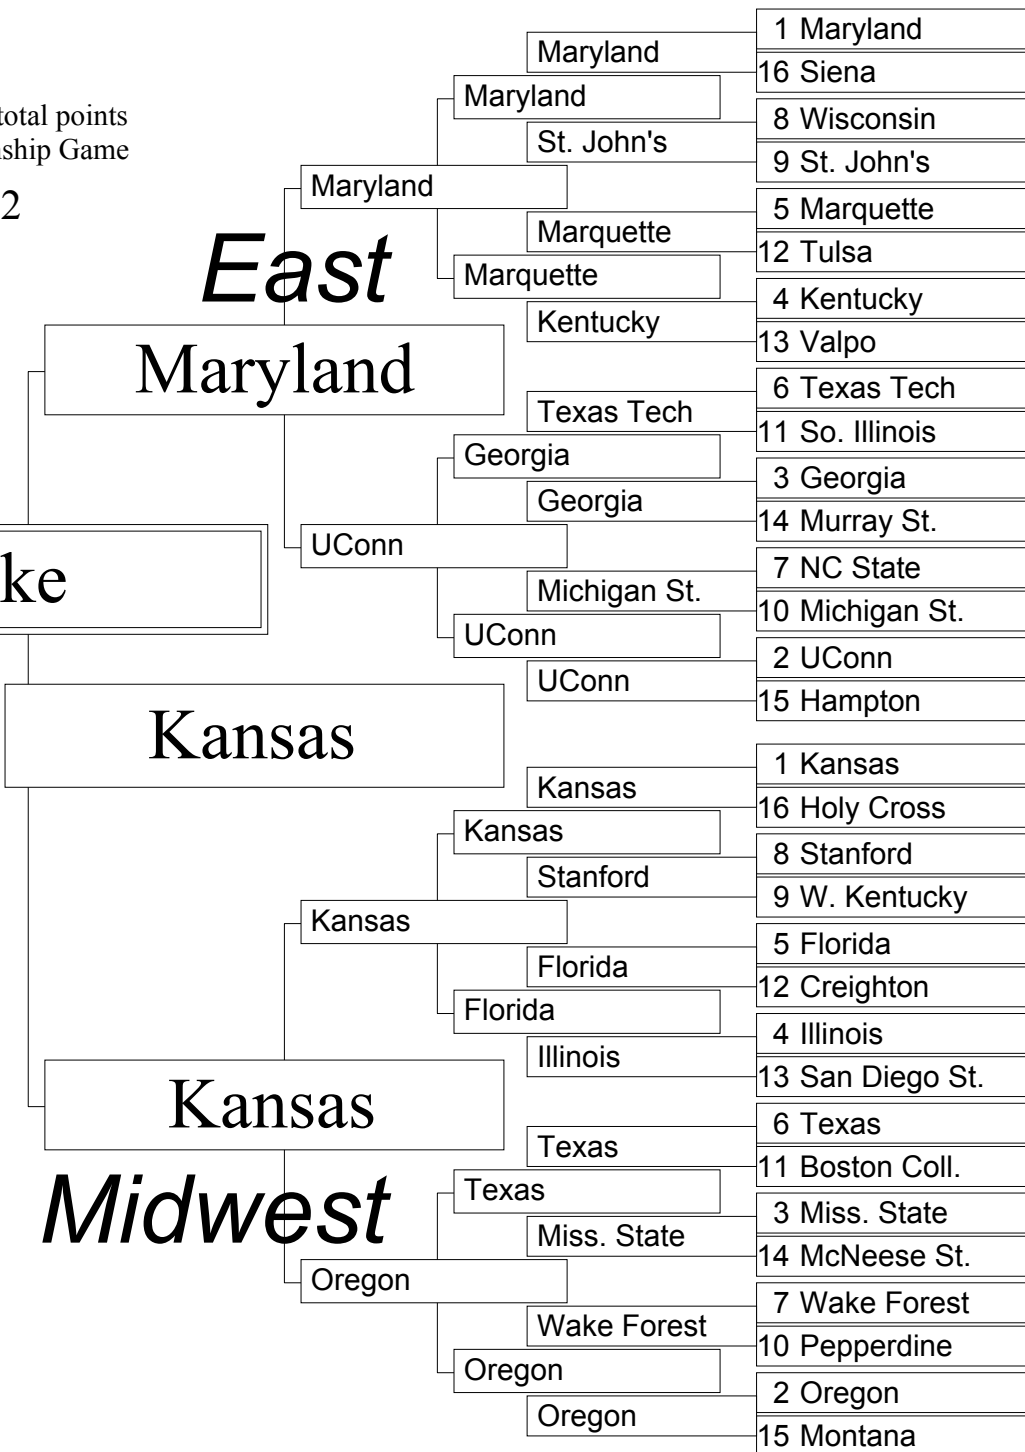

Nick Greenwood's Picks

Tiebreaker: total points
in Championship Game

152

South

East

Duke

Maryland

Duke

Duke

Kansas

Cincinnati

Kansas

West

Midwest

| |
|-----------------|
| 1 Duke |
| 16 Winthrop |
| 8 Notre Dame |
| 9 Charlotte |
| 5 Indiana |
| 12 Utah |
| 4 USC |
| 13 UNC-W |
| 6 Cal |
| 11 Penn |
| 3 Pittsburgh |
| 14 Central Conn |
| 7 Oklahoma St. |
| 10 Kent State |
| 2 Alabama |
| 15 Florida Atl. |
| 1 Cincinnati |
| 16 Boston Univ. |
| 8 UCLA |
| 9 Ole Miss |
| 5 Miami |
| 12 Missouri |
| 4 Ohio State |
| 13 Davidson |
| 6 Gonzaga |
| 11 Wyoming |
| 3 Arizona |
| 14 UCSB |
| 7 Xavier |
| 10 Hawaii |
| 2 Oklahoma |
| 15 Ill. Chicago |

| |
|------------|
| Duke |
| Duke |
| Charlotte |
| Duke |
| Indiana |
| Indiana |
| USC |
| Cal |
| Cal |
| Pittsburgh |
| Cal |
| Kent State |
| Alabama |
| Alabama |
| Cincinnati |
| Cincinnati |
| UCLA |
| Cincinnati |
| Missouri |
| Missouri |
| Ohio State |
| Gonzaga |
| Arizona |
| Arizona |
| Arizona |
| Hawaii |
| Oklahoma |
| Oklahoma |

| |
|------------------|
| 1 Maryland |
| 16 Siena |
| 8 Wisconsin |
| 9 St. John's |
| 5 Marquette |
| 12 Tulsa |
| 4 Kentucky |
| 13 Valpo |
| 6 Texas Tech |
| 11 So. Illinois |
| 3 Georgia |
| 14 Murray St. |
| 7 NC State |
| 10 Michigan St. |
| 2 UConn |
| 15 Hampton |
| 1 Kansas |
| 16 Holy Cross |
| 8 Stanford |
| 9 W. Kentucky |
| 5 Florida |
| 12 Creighton |
| 4 Illinois |
| 13 San Diego St. |
| 6 Texas |
| 11 Boston Coll. |
| 3 Miss. State |
| 14 McNeese St. |
| 7 Wake Forest |
| 10 Pepperdine |
| 2 Oregon |
| 15 Montana |