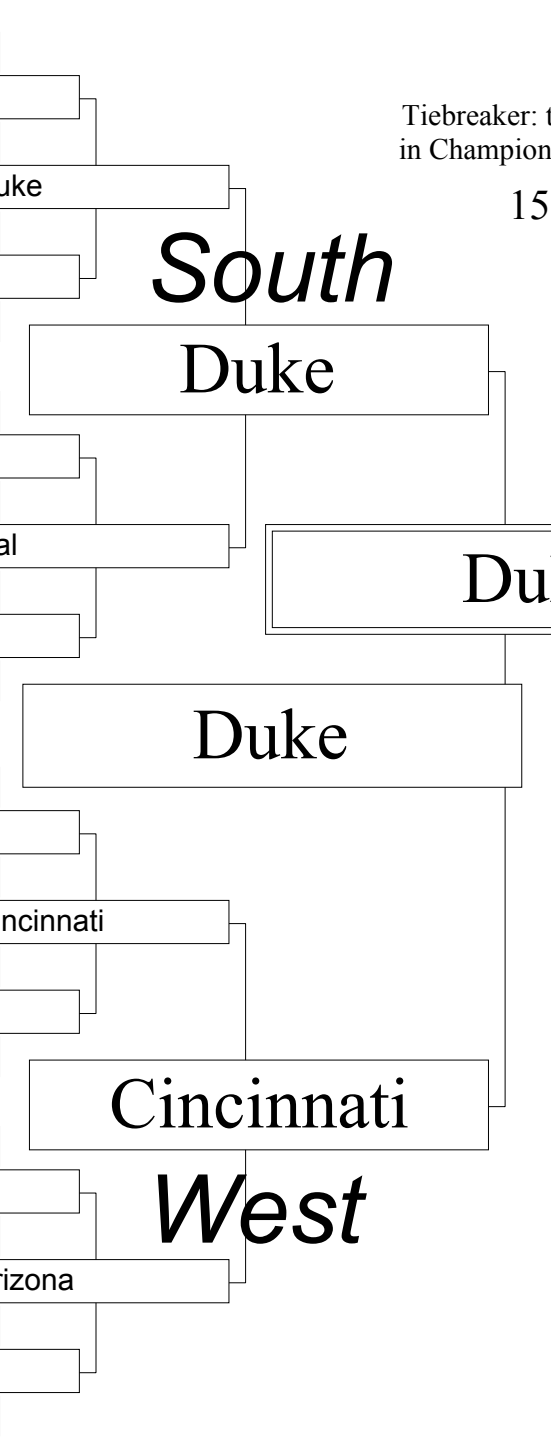

Nick Greenwood's Picks

Tiebreaker: total points
in Championship Game

152

South

East

Duke

Maryland

Duke

Duke

Kansas

Cincinnati

Kansas

West

Midwest

| |
|-----------------|
| 1 Duke |
| 16 Winthrop |
| 8 Notre Dame |
| 9 Charlotte |
| 5 Indiana |
| 12 Utah |
| 4 USC |
| 13 UNC-W |
| 6 Cal |
| 11 Penn |
| 3 Pittsburgh |
| 14 Central Conn |
| 7 Oklahoma St. |
| 10 Kent State |
| 2 Alabama |
| 15 Florida Atl. |
| 1 Cincinnati |
| 16 Boston Univ. |
| 8 UCLA |
| 9 Ole Miss |
| 5 Miami |
| 12 Missouri |
| 4 Ohio State |
| 13 Davidson |
| 6 Gonzaga |
| 11 Wyoming |
| 3 Arizona |
| 14 UCSB |
| 7 Xavier |
| 10 Hawaii |
| 2 Oklahoma |
| 15 Ill. Chicago |

| |
|------------|
| Duke |
| Duke |
| Charlotte |
| Duke |
| Indiana |
| Indiana |
| USC |
| Cal |
| Cal |
| Pittsburgh |
| Cal |
| Kent State |
| Alabama |
| Alabama |
| Cincinnati |
| Cincinnati |
| UCLA |
| Cincinnati |
| Missouri |
| Missouri |
| Ohio State |
| Gonzaga |
| Arizona |
| Arizona |
| Arizona |
| Hawaii |
| Oklahoma |
| Oklahoma |

| |
|------------------|
| 1 Maryland |
| 16 Siena |
| 8 Wisconsin |
| 9 St. John's |
| 5 Marquette |
| 12 Tulsa |
| 4 Kentucky |
| 13 Valpo |
| 6 Texas Tech |
| 11 So. Illinois |
| 3 Georgia |
| 14 Murray St. |
| 7 NC State |
| 10 Michigan St. |
| 2 UConn |
| 15 Hampton |
| 1 Kansas |
| 16 Holy Cross |
| 8 Stanford |
| 9 W. Kentucky |
| 5 Florida |
| 12 Creighton |
| 4 Illinois |
| 13 San Diego St. |
| 6 Texas |
| 11 Boston Coll. |
| 3 Miss. State |
| 14 McNeese St. |
| 7 Wake Forest |
| 10 Pepperdine |
| 2 Oregon |
| 15 Montana |