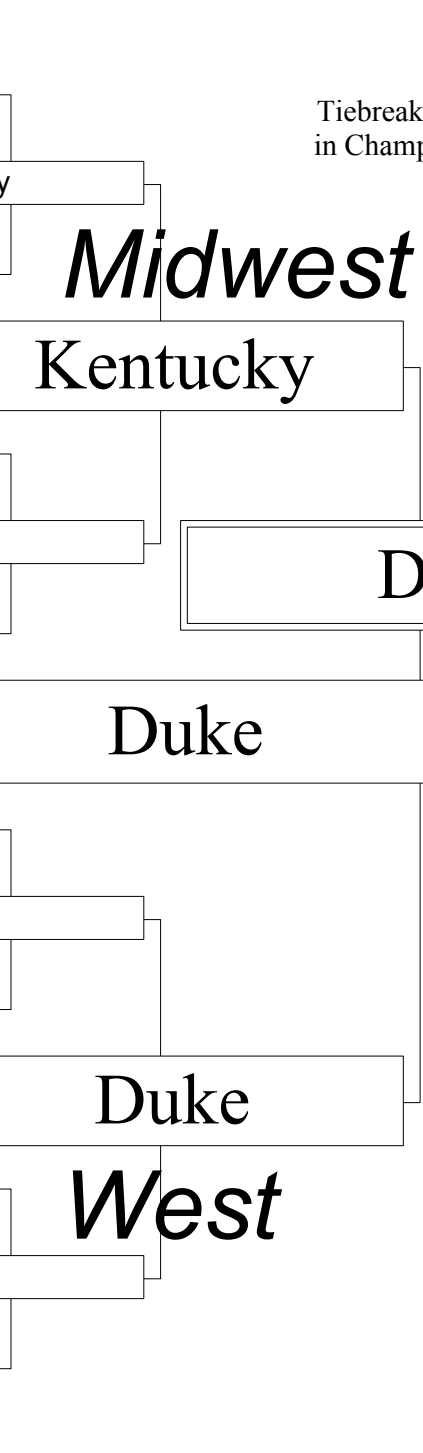

Bob Trefz's Picks

Tiebreaker: total points
in Championship Game

115

Midwest

South

Kentucky

Texas

Duke

Duke

Oklahoma

Duke

Oklahoma

West

East

- 1 Kentucky
- 16 IUPUI
- 8 Oregon
- 9 Utah
- 5 Wisconsin
- 12 Weber St.
- 4 Dayton
- 13 Tulsa
- 6 Missouri
- 11 So. Illinois
- 3 Marquette
- 14 Holy Cross
- 7 Indiana
- 10 Alabama
- 2 Pitt
- 15 Wagner
- 1 Arizona
- 16 Vermont
- 8 Cincinnati
- 9 Gonzaga
- 5 Notre Dame
- 12 Wisc.-Mil.
- 4 Illinois
- 13 Western KY
- 6 Creighton
- 11 C. Michigan
- 3 Duke
- 14 Colorado St.
- 7 Memphis
- 10 Arizona St.
- 2 Kansas
- 15 Utah St.

- Kentucky
- Kentucky
- Utah
- Kentucky
- Wisconsin
- Wisconsin
- Dayton
- Missouri
- Missouri
- Marquette
- Pitt
- Indiana
- Pitt
- Pitt
- Arizona
- Arizona
- Gonzaga
- Arizona
- Notre Dame
- Illinois
- Illinois
- Creighton
- Duke
- Duke
- Duke
- Memphis
- Kansas
- Kansas

- 1 Texas
- 16 TX So./UNCA
- 8 LSU
- 9 Purdue
- 5 UConn
- 12 BYU
- 4 Stanford
- 13 San Diego
- 6 Maryland
- 11 UNC-W
- 3 Xavier
- 14 Troy State
- 7 Michigan St.
- 10 Colorado
- 2 Florida
- 15 Sam Houston
- 1 Oklahoma
- 16 SC State
- 8 Cal
- 9 NC State
- 5 Miss. St.
- 12 Butler
- 4 Louisville
- 13 Austin Peay
- 6 Oklahoma St.
- 11 Penn
- 3 Syracuse
- 14 Manhattan
- 7 St. Joseph's
- 10 Auburn
- 2 Wake Forest
- 15 ETSU