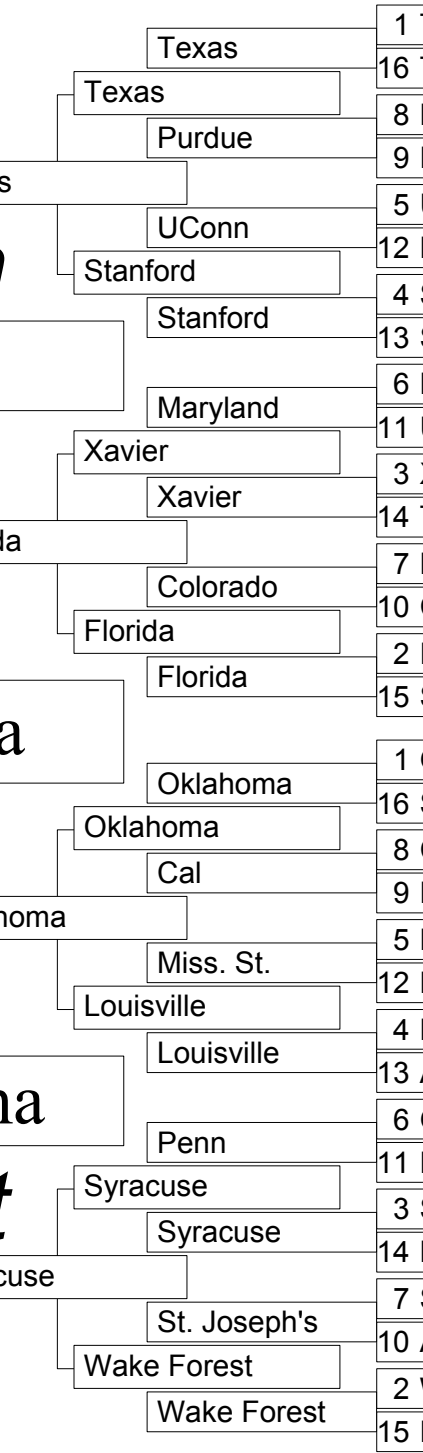

Bob Trefz's Picks

Tiebreaker: total points
in Championship Game

115

Midwest

South

Kentucky

Texas

Duke

Duke

Oklahoma

Duke

Oklahoma

West

East

- 1 Kentucky
- 16 IUPUI
- 8 Oregon
- 9 Utah
- 5 Wisconsin
- 12 Weber St.
- 4 Dayton
- 13 Tulsa
- 6 Missouri
- 11 So. Illinois
- 3 Marquette
- 14 Holy Cross
- 7 Indiana
- 10 Alabama
- 2 Pitt
- 15 Wagner
- 1 Arizona
- 16 Vermont
- 8 Cincinnati
- 9 Gonzaga
- 5 Notre Dame
- 12 Wisc.-Mil.
- 4 Illinois
- 13 Western KY
- 6 Creighton
- 11 C. Michigan
- 3 Duke
- 14 Colorado St.
- 7 Memphis
- 10 Arizona St.
- 2 Kansas
- 15 Utah St.

- Kentucky
- Kentucky
- Utah
- Kentucky
- Wisconsin
- Wisconsin
- Dayton
- Missouri
- Missouri
- Marquette
- Pitt
- Indiana
- Pitt
- Pitt
- Arizona
- Arizona
- Gonzaga
- Arizona
- Notre Dame
- Illinois
- Illinois
- Creighton
- Duke
- Duke
- Duke
- Memphis
- Kansas
- Kansas

- 1 Texas
- 16 TX So./UNCA
- 8 LSU
- 9 Purdue
- 5 UConn
- 12 BYU
- 4 Stanford
- 13 San Diego
- 6 Maryland
- 11 UNC-W
- 3 Xavier
- 14 Troy State
- 7 Michigan St.
- 10 Colorado
- 2 Florida
- 15 Sam Houston
- 1 Oklahoma
- 16 SC State
- 8 Cal
- 9 NC State
- 5 Miss. St.
- 12 Butler
- 4 Louisville
- 13 Austin Peay
- 6 Oklahoma St.
- 11 Penn
- 3 Syracuse
- 14 Manhattan
- 7 St. Joseph's
- 10 Auburn
- 2 Wake Forest
- 15 ETSU