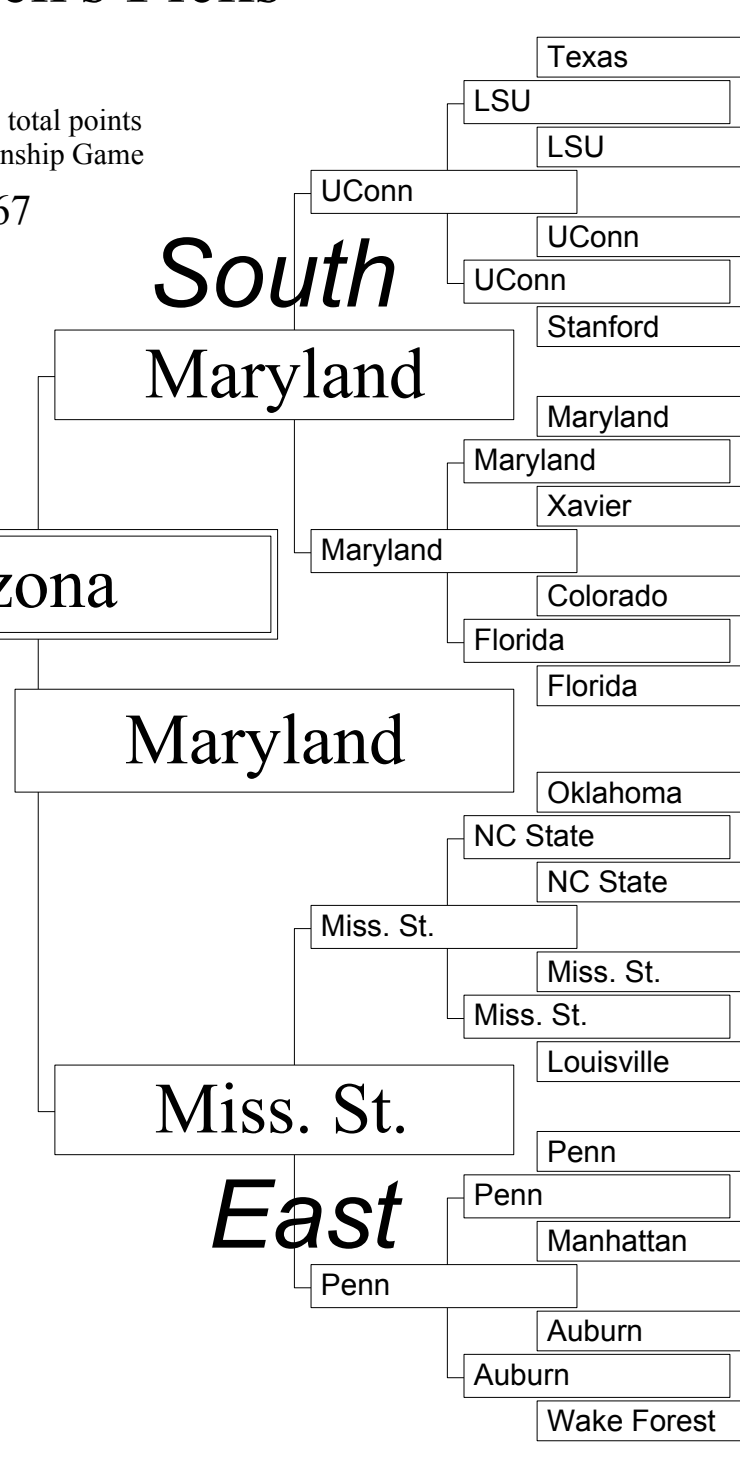

Denis Olsen's Picks

Tiebreaker: total points in Championship Game

167

- 1 Kentucky
- 16 IUPUI
- 8 Oregon
- 9 Utah
- 5 Wisconsin
- 12 Weber St.
- 4 Dayton
- 13 Tulsa
- 6 Missouri
- 11 So. Illinois
- 3 Marquette
- 14 Holy Cross
- 7 Indiana
- 10 Alabama
- 2 Pitt
- 15 Wagner

- Kentucky
- Kentucky
- Utah
- Dayton
- Wisconsin
- Dayton
- Dayton
- Missouri
- Marquette
- Marquette
- Pitt
- Indiana
- Pitt
- Pitt
- Arizona
- Arizona
- Gonzaga
- Arizona
- Wisc.-Mil.
- Illinois
- Illinois
- Creighton
- Duke
- Duke
- Duke
- Memphis
- Memphis
- Kansas
- Kansas

Midwest

Arizona

West

South

Maryland

East

- 1 Texas
- 16 TX So./UNCA
- 8 LSU
- 9 Purdue
- 5 UConn
- 12 BYU
- 4 Stanford
- 13 San Diego
- 6 Maryland
- 11 UNC-W
- 3 Xavier
- 14 Troy State
- 7 Michigan St.
- 10 Colorado
- 2 Florida
- 15 Sam Houston
- 1 Oklahoma
- 16 SC State
- 8 Cal
- 9 NC State
- 5 Miss. St.
- 12 Butler
- 4 Louisville
- 13 Austin Peay
- 6 Oklahoma St.
- 11 Penn
- 3 Syracuse
- 14 Manhattan
- 7 St. Joseph's
- 10 Auburn
- 2 Wake Forest
- 15 ETSU

- Texas
- LSU
- LSU
- UConn
- UConn
- UConn
- Stanford
- Maryland
- Maryland
- Xavier
- Maryland
- Colorado
- Florida
- Florida
- Oklahoma
- NC State
- NC State
- Miss. St.
- Miss. St.
- Miss. St.
- Louisville
- Penn
- Penn
- Manhattan
- Penn
- Auburn
- Auburn
- Wake Forest