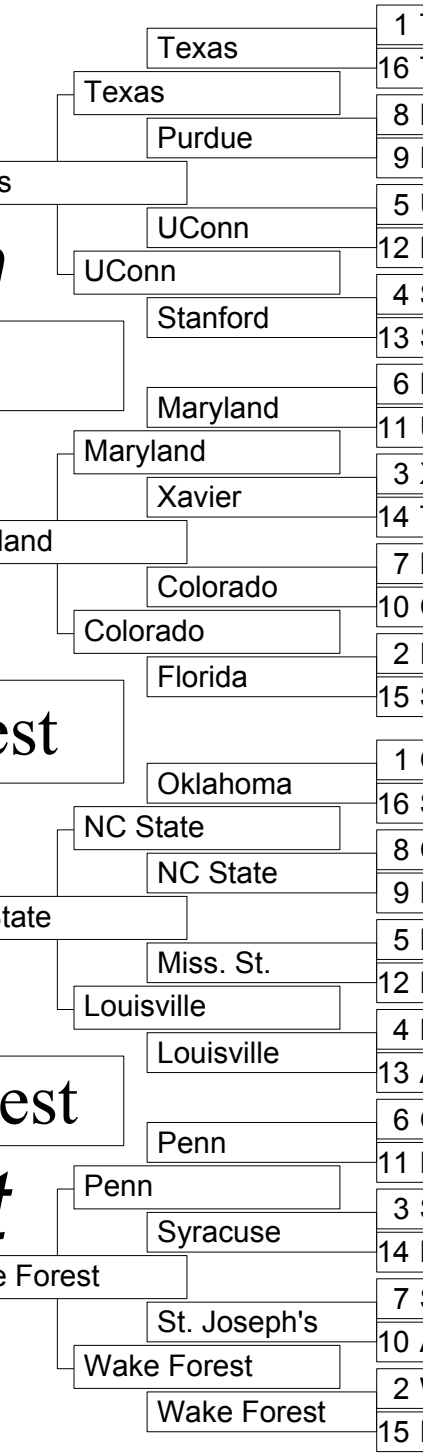

Tim Hutton's Picks

Tiebreaker: total points
in Championship Game

148

Midwest

South

Kentucky

Texas

Wake Forest

Kentucky

Wake Forest

Arizona

Wake Forest

West

East

- 1 Kentucky
- 16 IUPUI
- 8 Oregon
- 9 Utah
- 5 Wisconsin
- 12 Weber St.
- 4 Dayton
- 13 Tulsa
- 6 Missouri
- 11 So. Illinois
- 3 Marquette
- 14 Holy Cross
- 7 Indiana
- 10 Alabama
- 2 Pitt
- 15 Wagner
- 1 Arizona
- 16 Vermont
- 8 Cincinnati
- 9 Gonzaga
- 5 Notre Dame
- 12 Wisc.-Mil.
- 4 Illinois
- 13 Western KY
- 6 Creighton
- 11 C. Michigan
- 3 Duke
- 14 Colorado St.
- 7 Memphis
- 10 Arizona St.
- 2 Kansas
- 15 Utah St.

- Kentucky
- Kentucky
- Utah
- Kentucky
- Weber St.
- Dayton
- Dayton
- So. Illinois
- Marquette
- Marquette
- Marquette
- Indiana
- Indiana
- Pitt
- Arizona
- Arizona
- Gonzaga
- Arizona
- Notre Dame
- Illinois
- Illinois
- Creighton
- Duke
- Duke
- Duke
- Memphis
- Kansas
- Kansas

- 1 Texas
- 16 TX So./UNCA
- 8 LSU
- 9 Purdue
- 5 UConn
- 12 BYU
- 4 Stanford
- 13 San Diego
- 6 Maryland
- 11 UNC-W
- 3 Xavier
- 14 Troy State
- 7 Michigan St.
- 10 Colorado
- 2 Florida
- 15 Sam Houston
- 1 Oklahoma
- 16 SC State
- 8 Cal
- 9 NC State
- 5 Miss. St.
- 12 Butler
- 4 Louisville
- 13 Austin Peay
- 6 Oklahoma St.
- 11 Penn
- 3 Syracuse
- 14 Manhattan
- 7 St. Joseph's
- 10 Auburn
- 2 Wake Forest
- 15 ETSU