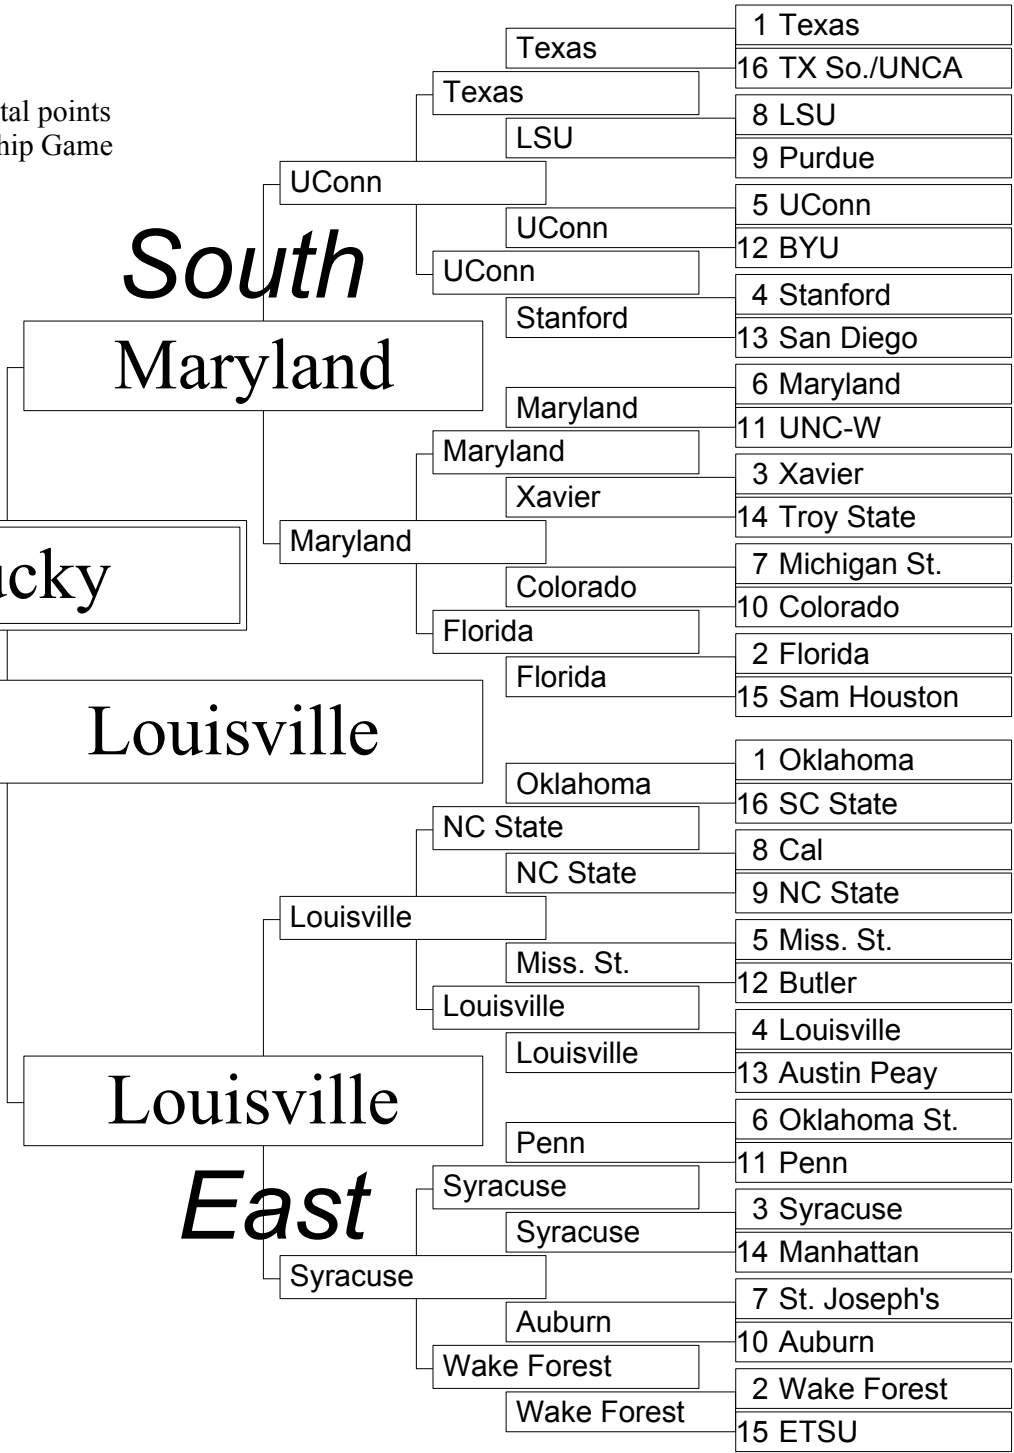

Jennifer Olsen's Picks

Tiebreaker: total points
in Championship Game

143

- 1 Kentucky
- 16 IUPUI
- 8 Oregon
- 9 Utah
- 5 Wisconsin
- 12 Weber St.
- 4 Dayton
- 13 Tulsa
- 6 Missouri
- 11 So. Illinois
- 3 Marquette
- 14 Holy Cross
- 7 Indiana
- 10 Alabama
- 2 Pitt
- 15 Wagner
- 1 Arizona
- 16 Vermont
- 8 Cincinnati
- 9 Gonzaga
- 5 Notre Dame
- 12 Wisc.-Mil.
- 4 Illinois
- 13 Western KY
- 6 Creighton
- 11 C. Michigan
- 3 Duke
- 14 Colorado St.
- 7 Memphis
- 10 Arizona St.
- 2 Kansas
- 15 Utah St.

- Kentucky
- Kentucky
- Oregon
- Kentucky
- Weber St.
- Tulsa
- Tulsa
- Missouri
- Missouri
- Holy Cross
- Missouri
- Alabama
- Pitt
- Pitt
- Arizona
- Arizona
- Gonzaga
- Arizona
- Notre Dame
- Illinois
- Illinois
- C. Michigan
- Duke
- Duke
- Duke
- Memphis
- Kansas
- Kansas

Midwest

Kentucky

Kentucky

Arizona

West

South

Maryland

Louisville

Louisville

East

- 1 Texas
- 16 TX So./UNCA
- 8 LSU
- 9 Purdue
- 5 UConn
- 12 BYU
- 4 Stanford
- 13 San Diego
- 6 Maryland
- 11 UNC-W
- 3 Xavier
- 14 Troy State
- 7 Michigan St.
- 10 Colorado
- 2 Florida
- 15 Sam Houston
- 1 Oklahoma
- 16 SC State
- 8 Cal
- 9 NC State
- 5 Miss. St.
- 12 Butler
- 4 Louisville
- 13 Austin Peay
- 6 Oklahoma St.
- 11 Penn
- 3 Syracuse
- 14 Manhattan
- 7 St. Joseph's
- 10 Auburn
- 2 Wake Forest
- 15 ETSU