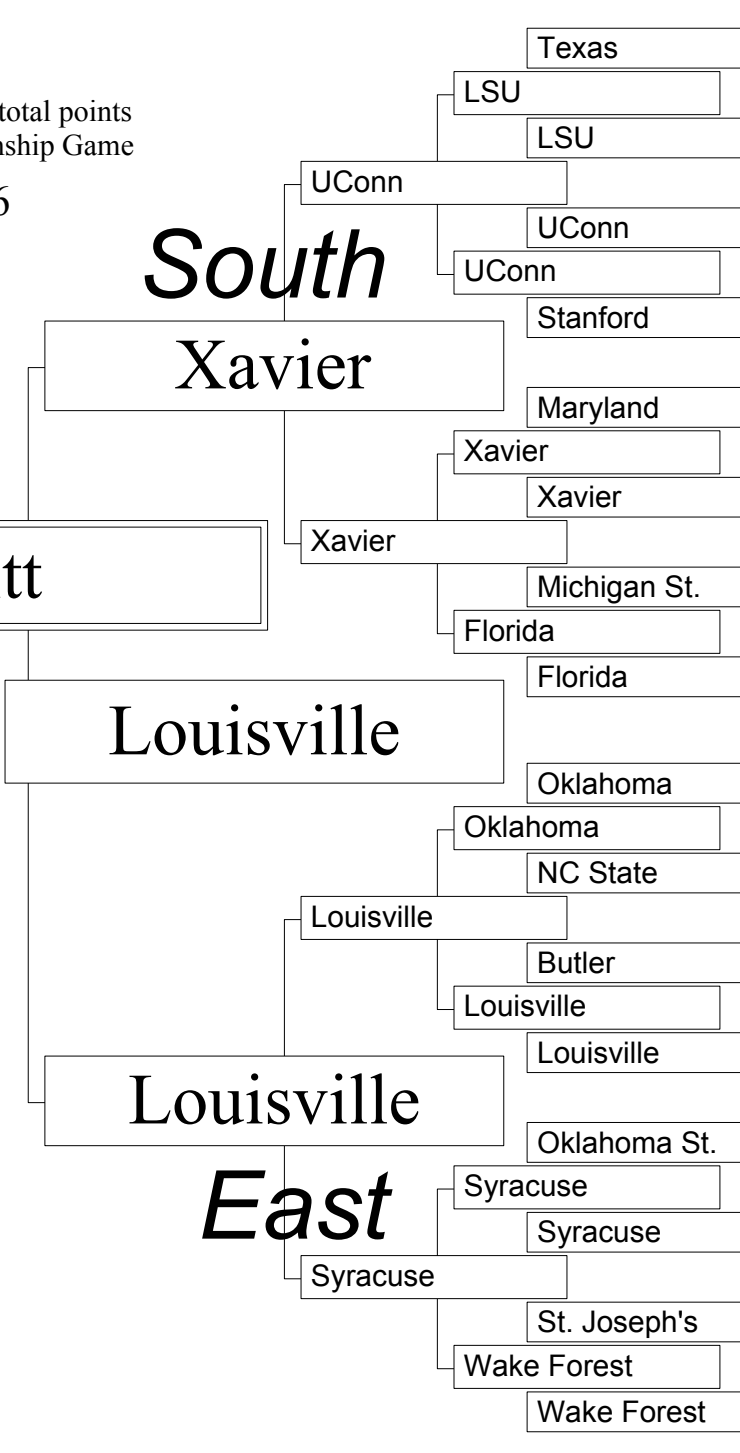

Mark Citrone's Picks

Tiebreaker: total points
in Championship Game

76

Midwest

South

Pitt

Xavier

Pitt

Pitt

Louisville

Notre Dame

Louisville

West

East

- 1 Kentucky
- 16 IUPUI
- 8 Oregon
- 9 Utah
- 5 Wisconsin
- 12 Weber St.
- 4 Dayton
- 13 Tulsa
- 6 Missouri
- 11 So. Illinois
- 3 Marquette
- 14 Holy Cross
- 7 Indiana
- 10 Alabama
- 2 Pitt
- 15 Wagner
- 1 Arizona
- 16 Vermont
- 8 Cincinnati
- 9 Gonzaga
- 5 Notre Dame
- 12 Wisc.-Mil.
- 4 Illinois
- 13 Western KY
- 6 Creighton
- 11 C. Michigan
- 3 Duke
- 14 Colorado St.
- 7 Memphis
- 10 Arizona St.
- 2 Kansas
- 15 Utah St.

- Kentucky
- Kentucky
- Oregon
- Kentucky
- Wisconsin
- Dayton
- Dayton
- Missouri
- Missouri
- Marquette
- Pitt
- Alabama
- Pitt
- Pitt
- Arizona
- Arizona
- Gonzaga
- Notre Dame
- Notre Dame
- Notre Dame
- Western KY
- Creighton
- Duke
- Duke
- Duke
- Memphis
- Kansas
- Kansas

- 1 Texas
- 16 TX So./UNCA
- 8 LSU
- 9 Purdue
- 5 UConn
- 12 BYU
- 4 Stanford
- 13 San Diego
- 6 Maryland
- 11 UNC-W
- 3 Xavier
- 14 Troy State
- 7 Michigan St.
- 10 Colorado
- 2 Florida
- 15 Sam Houston
- 1 Oklahoma
- 16 SC State
- 8 Cal
- 9 NC State
- 5 Miss. St.
- 12 Butler
- 4 Louisville
- 13 Austin Peay
- 6 Oklahoma St.
- 11 Penn
- 3 Syracuse
- 14 Manhattan
- 7 St. Joseph's
- 10 Auburn
- 2 Wake Forest
- 15 ETSU