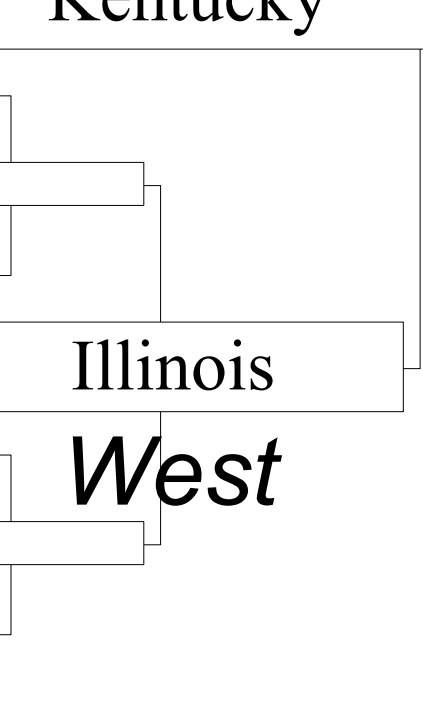

Rob2 Schueler's Picks

Tiebreaker: total points
in Championship Game

151

Midwest

South

Kentucky

Texas

Kentucky

Xavier

Kentucky

Oklahoma

Illinois

Oklahoma

West

East

- 1 Kentucky
- 16 IUPUI
- 8 Oregon
- 9 Utah
- 5 Wisconsin
- 12 Weber St.
- 4 Dayton
- 13 Tulsa
- 6 Missouri
- 11 So. Illinois
- 3 Marquette
- 14 Holy Cross
- 7 Indiana
- 10 Alabama
- 2 Pitt
- 15 Wagner

- Kentucky
- Kentucky
- Oregon
- Kentucky
- Wisconsin
- Wisconsin
- Tulsa
- Missouri
- Marquette
- Marquette
- Marquette
- Alabama
- Alabama
- Pitt

- 1 Arizona
- 16 Vermont
- 8 Cincinnati
- 9 Gonzaga
- 5 Notre Dame
- 12 Wisc.-Mil.
- 4 Illinois
- 13 Western KY
- 6 Creighton
- 11 C. Michigan
- 3 Duke
- 14 Colorado St.
- 7 Memphis
- 10 Arizona St.
- 2 Kansas
- 15 Utah St.

- Arizona
- Gonzaga
- Gonzaga
- Illinois
- Notre Dame
- Illinois
- Illinois
- Creighton
- Creighton
- Duke
- Kansas
- Memphis
- Kansas
- Kansas

- Texas
- Texas
- LSU
- UConn
- UConn
- Stanford
- Maryland
- Xavier
- Xavier
- Xavier
- Michigan St.
- Michigan St.
- Florida