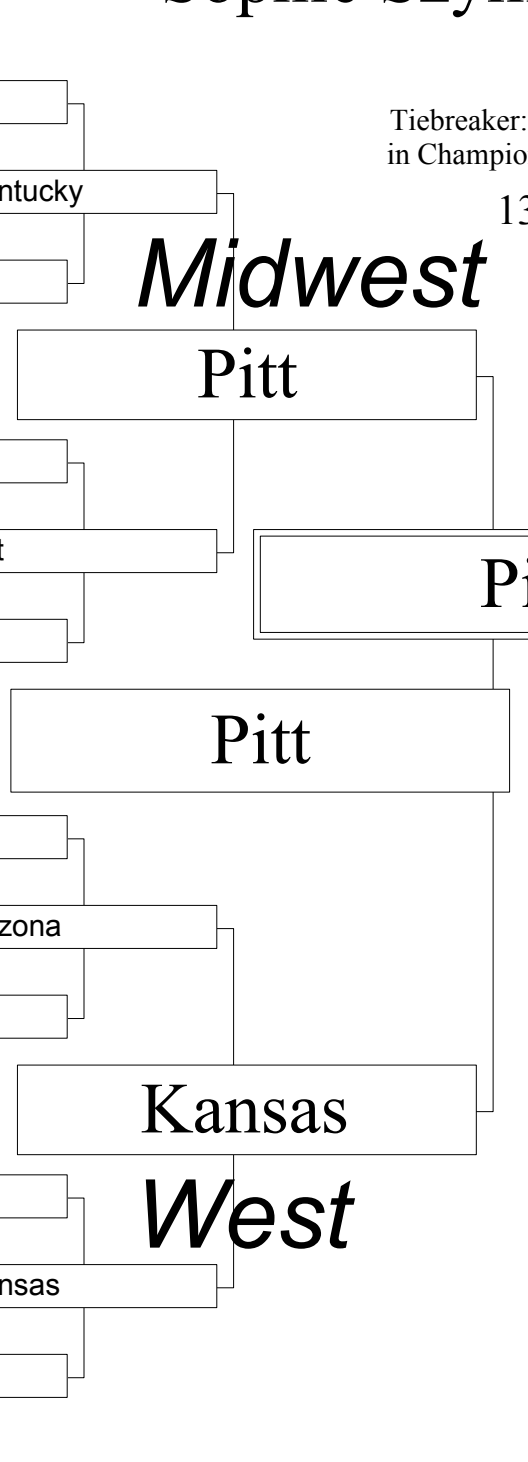

Sophie Szymczyk's Picks

Tiebreaker: total points in Championship Game

137

- 1 Kentucky
- 16 IUPUI
- 8 Oregon
- 9 Utah
- 5 Wisconsin
- 12 Weber St.
- 4 Dayton
- 13 Tulsa
- 6 Missouri
- 11 So. Illinois
- 3 Marquette
- 14 Holy Cross
- 7 Indiana
- 10 Alabama
- 2 Pitt
- 15 Wagner
- 1 Arizona
- 16 Vermont
- 8 Cincinnati
- 9 Gonzaga
- 5 Notre Dame
- 12 Wisc.-Mil.
- 4 Illinois
- 13 Western KY
- 6 Creighton
- 11 C. Michigan
- 3 Duke
- 14 Colorado St.
- 7 Memphis
- 10 Arizona St.
- 2 Kansas
- 15 Utah St.

- Kentucky
- Kentucky
- Oregon
- Wisconsin
- Wisconsin
- Dayton
- Missouri
- Missouri
- Holy Cross
- Indiana
- Pitt
- Pitt
- Pitt
- Arizona
- Arizona
- Gonzaga
- Notre Dame
- Illinois
- Illinois
- C. Michigan
- Duke
- Duke
- Kansas
- Arizona St.
- Kansas
- Kansas

- 1 Texas
- 16 TX So./UNCA
- 8 LSU
- 9 Purdue
- 5 UConn
- 12 BYU
- 4 Stanford
- 13 San Diego
- 6 Maryland
- 11 UNC-W
- 3 Xavier
- 14 Troy State
- 7 Michigan St.
- 10 Colorado
- 2 Florida
- 15 Sam Houston
- 1 Oklahoma
- 16 SC State
- 8 Cal
- 9 NC State
- 5 Miss. St.
- 12 Butler
- 4 Louisville
- 13 Austin Peay
- 6 Oklahoma St.
- 11 Penn
- 3 Syracuse
- 14 Manhattan
- 7 St. Joseph's
- 10 Auburn
- 2 Wake Forest
- 15 ETSU