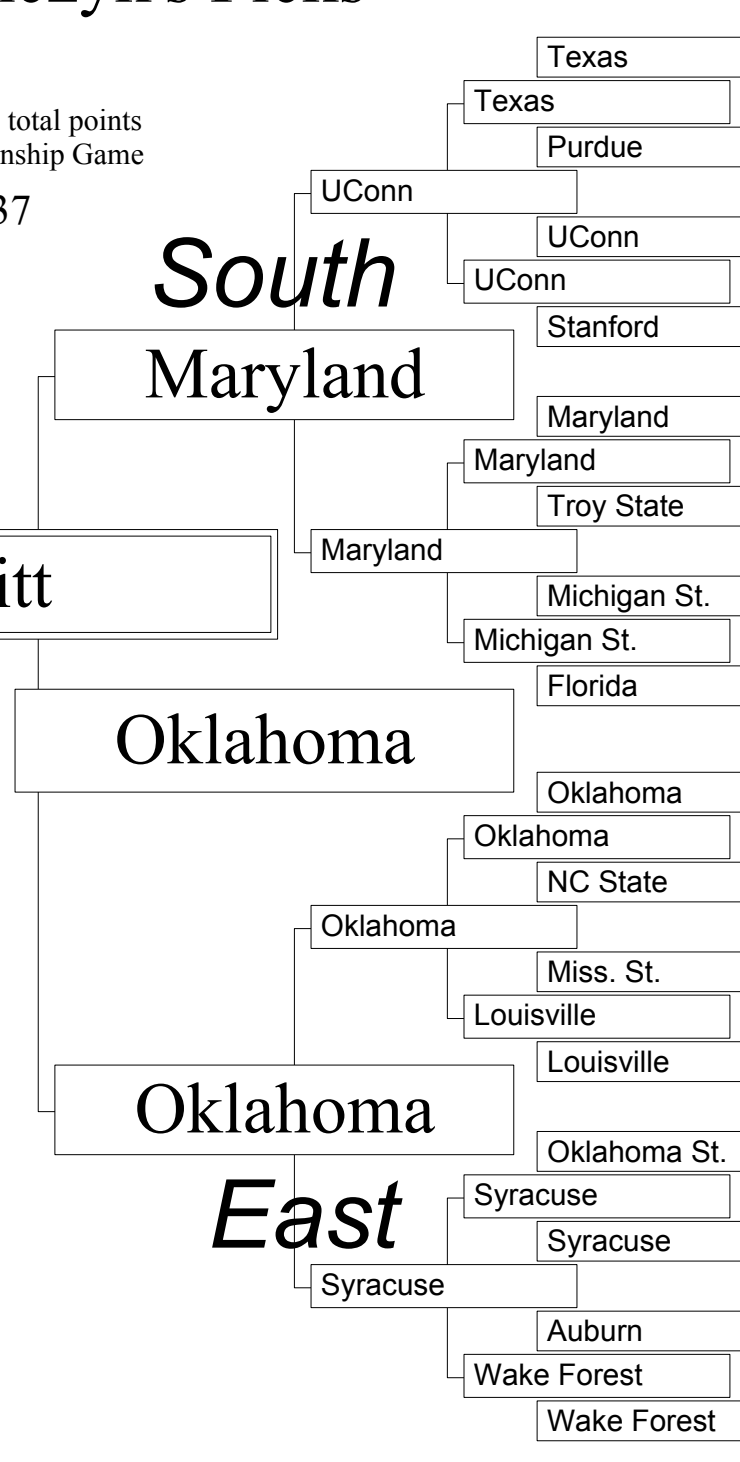

Sophie Szymczyk's Picks

Tiebreaker: total points in Championship Game

137

- 1 Kentucky
- 16 IUPUI
- 8 Oregon
- 9 Utah
- 5 Wisconsin
- 12 Weber St.
- 4 Dayton
- 13 Tulsa
- 6 Missouri
- 11 So. Illinois
- 3 Marquette
- 14 Holy Cross
- 7 Indiana
- 10 Alabama
- 2 Pitt
- 15 Wagner
- 1 Arizona
- 16 Vermont
- 8 Cincinnati
- 9 Gonzaga
- 5 Notre Dame
- 12 Wisc.-Mil.
- 4 Illinois
- 13 Western KY
- 6 Creighton
- 11 C. Michigan
- 3 Duke
- 14 Colorado St.
- 7 Memphis
- 10 Arizona St.
- 2 Kansas
- 15 Utah St.

- Kentucky
- Kentucky
- Oregon
- Wisconsin
- Wisconsin
- Dayton
- Missouri
- Missouri
- Holy Cross
- Indiana
- Pitt
- Pitt
- Pitt
- Arizona
- Arizona
- Gonzaga
- Notre Dame
- Illinois
- Illinois
- C. Michigan
- Duke
- Duke
- Kansas
- Arizona St.
- Kansas
- Kansas

- 1 Texas
- 16 TX So./UNCA
- 8 LSU
- 9 Purdue
- 5 UConn
- 12 BYU
- 4 Stanford
- 13 San Diego
- 6 Maryland
- 11 UNC-W
- 3 Xavier
- 14 Troy State
- 7 Michigan St.
- 10 Colorado
- 2 Florida
- 15 Sam Houston
- 1 Oklahoma
- 16 SC State
- 8 Cal
- 9 NC State
- 5 Miss. St.
- 12 Butler
- 4 Louisville
- 13 Austin Peay
- 6 Oklahoma St.
- 11 Penn
- 3 Syracuse
- 14 Manhattan
- 7 St. Joseph's
- 10 Auburn
- 2 Wake Forest
- 15 ETSU