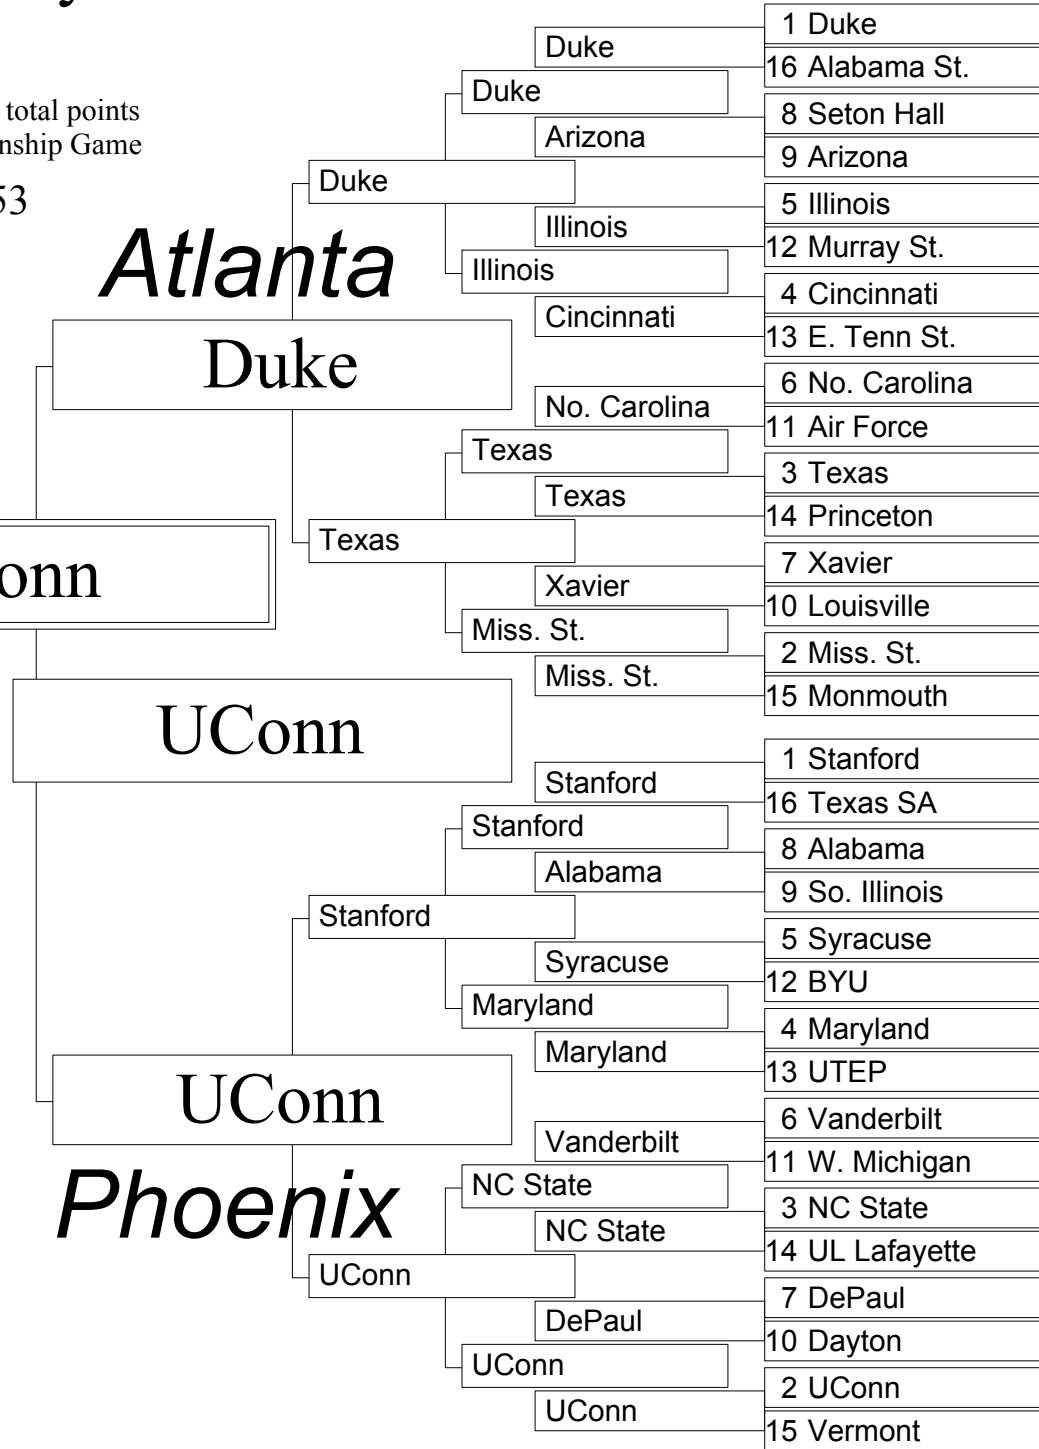

# Anna Mackay's Picks

Tiebreaker: total points  
in Championship Game

153

*St. Louis*

*Atlanta*

Kentucky

Duke

UConn

Kentucky

UConn

Pittsburgh

UConn

*Jersey*

*Phoenix*

1 Kentucky
16 Florida A&M
8 Washington
9 UAB
5 Providence
12 Pacific
4 Kansas
13 UI Chicago
6 Boston Coll.
11 Utah
3 GA Tech
14 No. Iowa
7 Michigan St.
10 Nevada
2 Gonzaga
15 Valparaiso
1 St. Joseph's
16 Liberty
8 Texas Tech
9 Charlotte
5 Florida
12 Manhattan
4 Wake Forest
13 VCU
6 Wisconsin
11 Richmond
3 Pittsburgh
14 Cen. Florida
7 Memphis
10 So. Carolina
2 Oklahoma St.
15 E. Wash.

Kentucky
Kentucky
Washington
Kentucky
Providence
Providence
Kansas
Boston Coll.
GA Tech
GA Tech
GA Tech
Michigan St.
Gonzaga
Gonzaga
St. Joseph's
St. Joseph's
Texas Tech
St. Joseph's
Florida
Florida
Wake Forest
Wisconsin
Pittsburgh
Pittsburgh
Pittsburgh
So. Carolina
Oklahoma St.
Oklahoma St.

1 Duke
16 Alabama St.
8 Seton Hall
9 Arizona
5 Illinois
12 Murray St.
4 Cincinnati
13 E. Tenn St.
6 No. Carolina
11 Air Force
3 Texas
14 Princeton
7 Xavier
10 Louisville
2 Miss. St.
15 Monmouth
1 Stanford
16 Texas SA
8 Alabama
9 So. Illinois
5 Syracuse
12 BYU
4 Maryland
13 UTEP
6 Vanderbilt
11 W. Michigan
3 NC State
14 UL Lafayette
7 DePaul
10 Dayton
2 UConn
15 Vermont