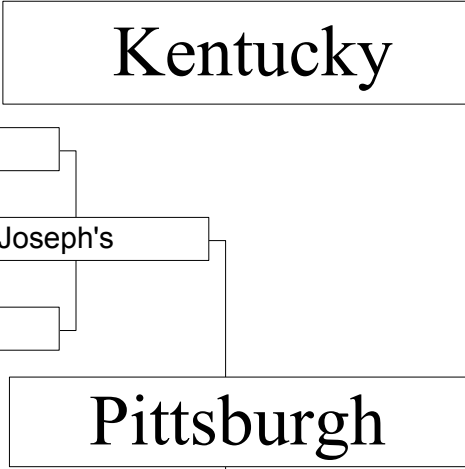

# Anna Mackay's Picks

Tiebreaker: total points  
in Championship Game

153

*St. Louis*

*Atlanta*

Kentucky

Duke

UConn

Kentucky

UConn

Pittsburgh

UConn

*Jersey*

*Phoenix*

1 Kentucky
16 Florida A&M
8 Washington
9 UAB
5 Providence
12 Pacific
4 Kansas
13 UI Chicago
6 Boston Coll.
11 Utah
3 GA Tech
14 No. Iowa
7 Michigan St.
10 Nevada
2 Gonzaga
15 Valparaiso
1 St. Joseph's
16 Liberty
8 Texas Tech
9 Charlotte
5 Florida
12 Manhattan
4 Wake Forest
13 VCU
6 Wisconsin
11 Richmond
3 Pittsburgh
14 Cen. Florida
7 Memphis
10 So. Carolina
2 Oklahoma St.
15 E. Wash.

Kentucky
Kentucky
Washington
Kentucky
Providence
Providence
Kansas
Boston Coll.
GA Tech
GA Tech
GA Tech
Michigan St.
Gonzaga
Gonzaga
St. Joseph's
St. Joseph's
Texas Tech
St. Joseph's
Florida
Florida
Wake Forest
Wisconsin
Pittsburgh
Pittsburgh
Pittsburgh
So. Carolina
Oklahoma St.
Oklahoma St.

1 Duke
16 Alabama St.
8 Seton Hall
9 Arizona
5 Illinois
12 Murray St.
4 Cincinnati
13 E. Tenn St.
6 No. Carolina
11 Air Force
3 Texas
14 Princeton
7 Xavier
10 Louisville
2 Miss. St.
15 Monmouth
1 Stanford
16 Texas SA
8 Alabama
9 So. Illinois
5 Syracuse
12 BYU
4 Maryland
13 UTEP
6 Vanderbilt
11 W. Michigan
3 NC State
14 UL Lafayette
7 DePaul
10 Dayton
2 UConn
15 Vermont