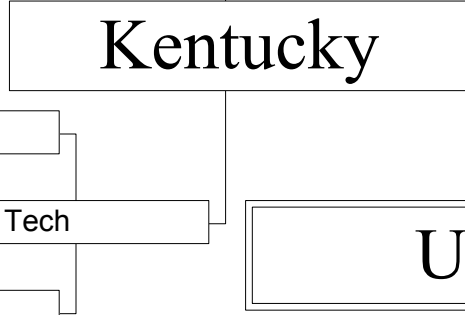

# Anna Mackay's Picks

Tiebreaker: total points  
in Championship Game

153

*St. Louis*

*Atlanta*

Kentucky

Duke

UConn

Kentucky

UConn

Pittsburgh

UConn

*Jersey*

*Phoenix*

1 Kentucky
16 Florida A&M
8 Washington
9 UAB
5 Providence
12 Pacific
4 Kansas
13 UI Chicago
6 Boston Coll.
11 Utah
3 GA Tech
14 No. Iowa
7 Michigan St.
10 Nevada
2 Gonzaga
15 Valparaiso
1 St. Joseph's
16 Liberty
8 Texas Tech
9 Charlotte
5 Florida
12 Manhattan
4 Wake Forest
13 VCU
6 Wisconsin
11 Richmond
3 Pittsburgh
14 Cen. Florida
7 Memphis
10 So. Carolina
2 Oklahoma St.
15 E. Wash.

Kentucky
Kentucky
Washington
Kentucky
Providence
Providence
Kansas
Boston Coll.
GA Tech
GA Tech
GA Tech
Michigan St.
Gonzaga
Gonzaga
St. Joseph's
St. Joseph's
Texas Tech
St. Joseph's
Florida
Florida
Wake Forest
Wisconsin
Pittsburgh
Pittsburgh
Pittsburgh
So. Carolina
Oklahoma St.
Oklahoma St.

1 Duke
16 Alabama St.
8 Seton Hall
9 Arizona
5 Illinois
12 Murray St.
4 Cincinnati
13 E. Tenn St.
6 No. Carolina
11 Air Force
3 Texas
14 Princeton
7 Xavier
10 Louisville
2 Miss. St.
15 Monmouth
1 Stanford
16 Texas SA
8 Alabama
9 So. Illinois
5 Syracuse
12 BYU
4 Maryland
13 UTEP
6 Vanderbilt
11 W. Michigan
3 NC State
14 UL Lafayette
7 DePaul
10 Dayton
2 UConn
15 Vermont