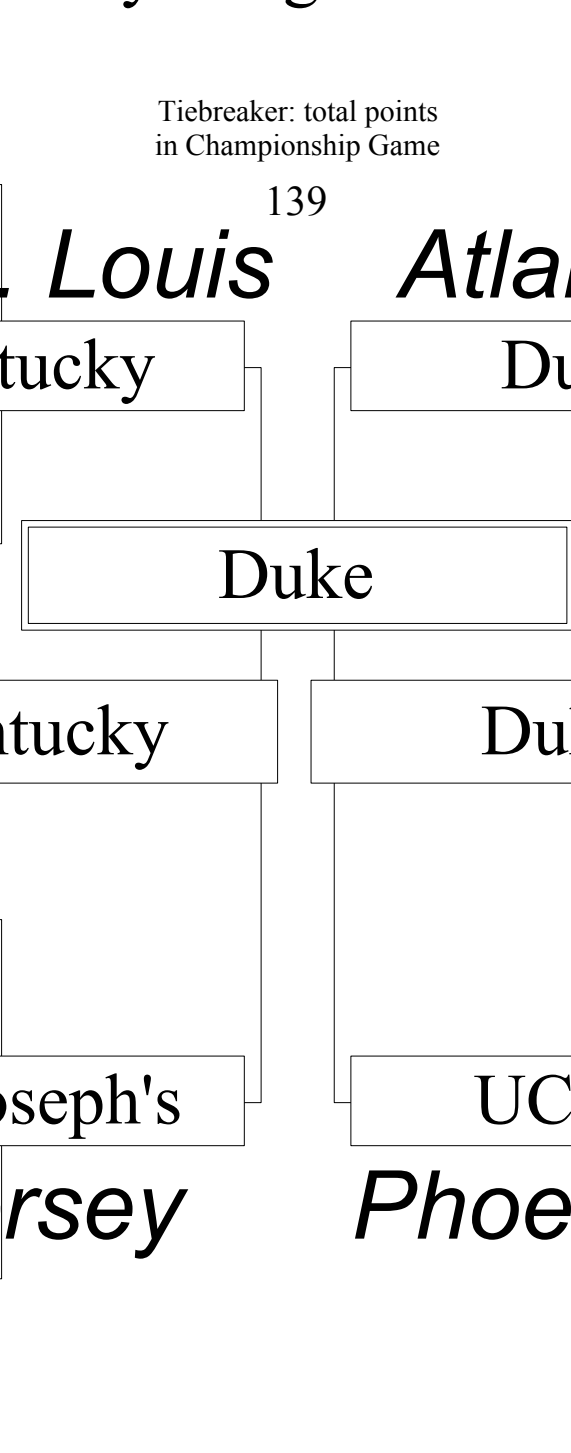

Kelley Burgess's Picks

Tiebreaker: total points
in Championship Game

139

St. Louis

Atlanta

Kentucky

Duke

Duke

Kentucky

Duke

St. Joseph's

UConn

Jersey

Phoenix

- 1 Kentucky
- 16 Florida A&M
- 8 Washington
- 9 UAB
- 5 Providence
- 12 Pacific
- 4 Kansas
- 13 UI Chicago
- 6 Boston Coll.
- 11 Utah
- 3 GA Tech
- 14 No. Iowa
- 7 Michigan St.
- 10 Nevada
- 2 Gonzaga
- 15 Valparaiso
- 1 St. Joseph's
- 16 Liberty
- 8 Texas Tech
- 9 Charlotte
- 5 Florida
- 12 Manhattan
- 4 Wake Forest
- 13 VCU
- 6 Wisconsin
- 11 Richmond
- 3 Pittsburgh
- 14 Cen. Florida
- 7 Memphis
- 10 So. Carolina
- 2 Oklahoma St.
- 15 E. Wash.

- 1 Duke
- 16 Alabama St.
- 8 Seton Hall
- 9 Arizona
- 5 Illinois
- 12 Murray St.
- 4 Cincinnati
- 13 E. Tenn St.
- 6 No. Carolina
- 11 Air Force
- 3 Texas
- 14 Princeton
- 7 Xavier
- 10 Louisville
- 2 Miss. St.
- 15 Monmouth
- 1 Stanford
- 16 Texas SA
- 8 Alabama
- 9 So. Illinois
- 5 Syracuse
- 12 BYU
- 4 Maryland
- 13 UTEP
- 6 Vanderbilt
- 11 W. Michigan
- 3 NC State
- 14 UL Lafayette
- 7 DePaul
- 10 Dayton
- 2 UConn
- 15 Vermont