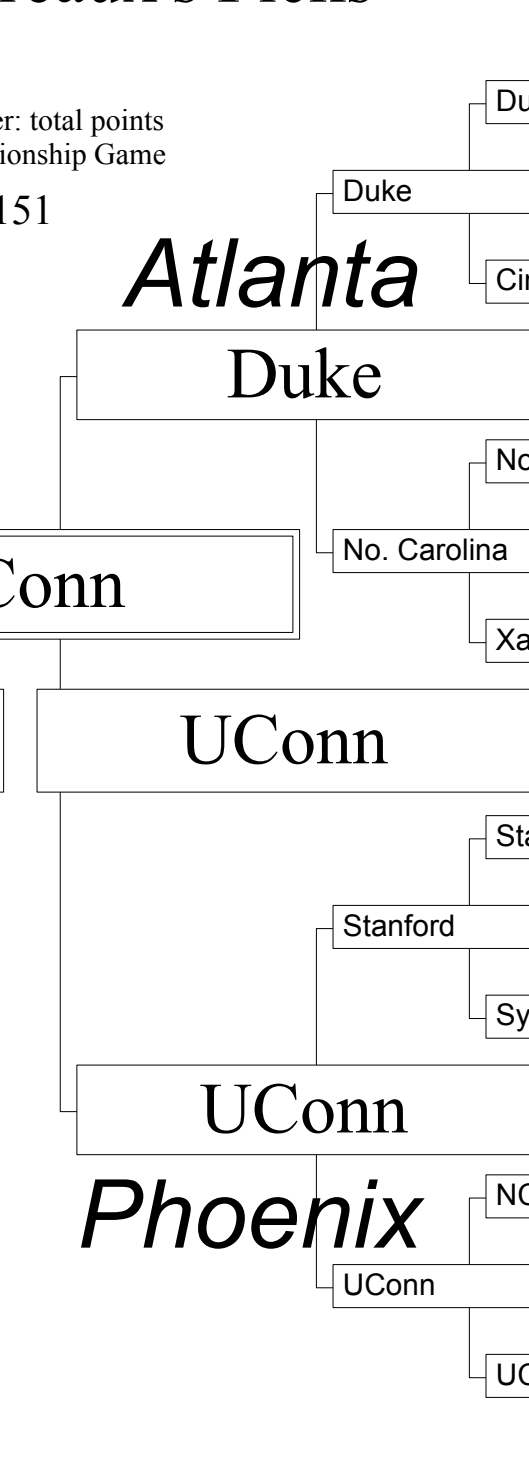

# Nicole Depreaux's Picks

Tiebreaker: total points in Championship Game

151

- 1 Kentucky
- 16 Florida A&M
- 8 Washington
- 9 UAB
- 5 Providence
- 12 Pacific
- 4 Kansas
- 13 UI Chicago
- 6 Boston Coll.
- 11 Utah
- 3 GA Tech
- 14 No. Iowa
- 7 Michigan St.
- 10 Nevada
- 2 Gonzaga
- 15 Valparaiso
- 1 St. Joseph's
- 16 Liberty
- 8 Texas Tech
- 9 Charlotte
- 5 Florida
- 12 Manhattan
- 4 Wake Forest
- 13 VCU
- 6 Wisconsin
- 11 Richmond
- 3 Pittsburgh
- 14 Cen. Florida
- 7 Memphis
- 10 So. Carolina
- 2 Oklahoma St.
- 15 E. Wash.

- Kentucky
- Kentucky
- Washington
- Kentucky
- Providence
- Kansas
- Kansas
- Boston Coll.
- GA Tech
- GA Tech
- GA Tech
- Michigan St.
- Gonzaga
- Gonzaga
- St. Joseph's
- St. Joseph's
- Charlotte
- Wake Forest
- Florida
- Wake Forest
- Wake Forest
- Wisconsin
- Pittsburgh
- Pittsburgh
- Pittsburgh
- Memphis
- Memphis
- Oklahoma St.

- 1 Duke
- 16 Alabama St.
- 8 Seton Hall
- 9 Arizona
- 5 Illinois
- 12 Murray St.
- 4 Cincinnati
- 13 E. Tenn St.
- 6 No. Carolina
- 11 Air Force
- 3 Texas
- 14 Princeton
- 7 Xavier
- 10 Louisville
- 2 Miss. St.
- 15 Monmouth
- 1 Stanford
- 16 Texas SA
- 8 Alabama
- 9 So. Illinois
- 5 Syracuse
- 12 BYU
- 4 Maryland
- 13 UTEP
- 6 Vanderbilt
- 11 W. Michigan
- 3 NC State
- 14 UL Lafayette
- 7 DePaul
- 10 Dayton
- 2 UConn
- 15 Vermont