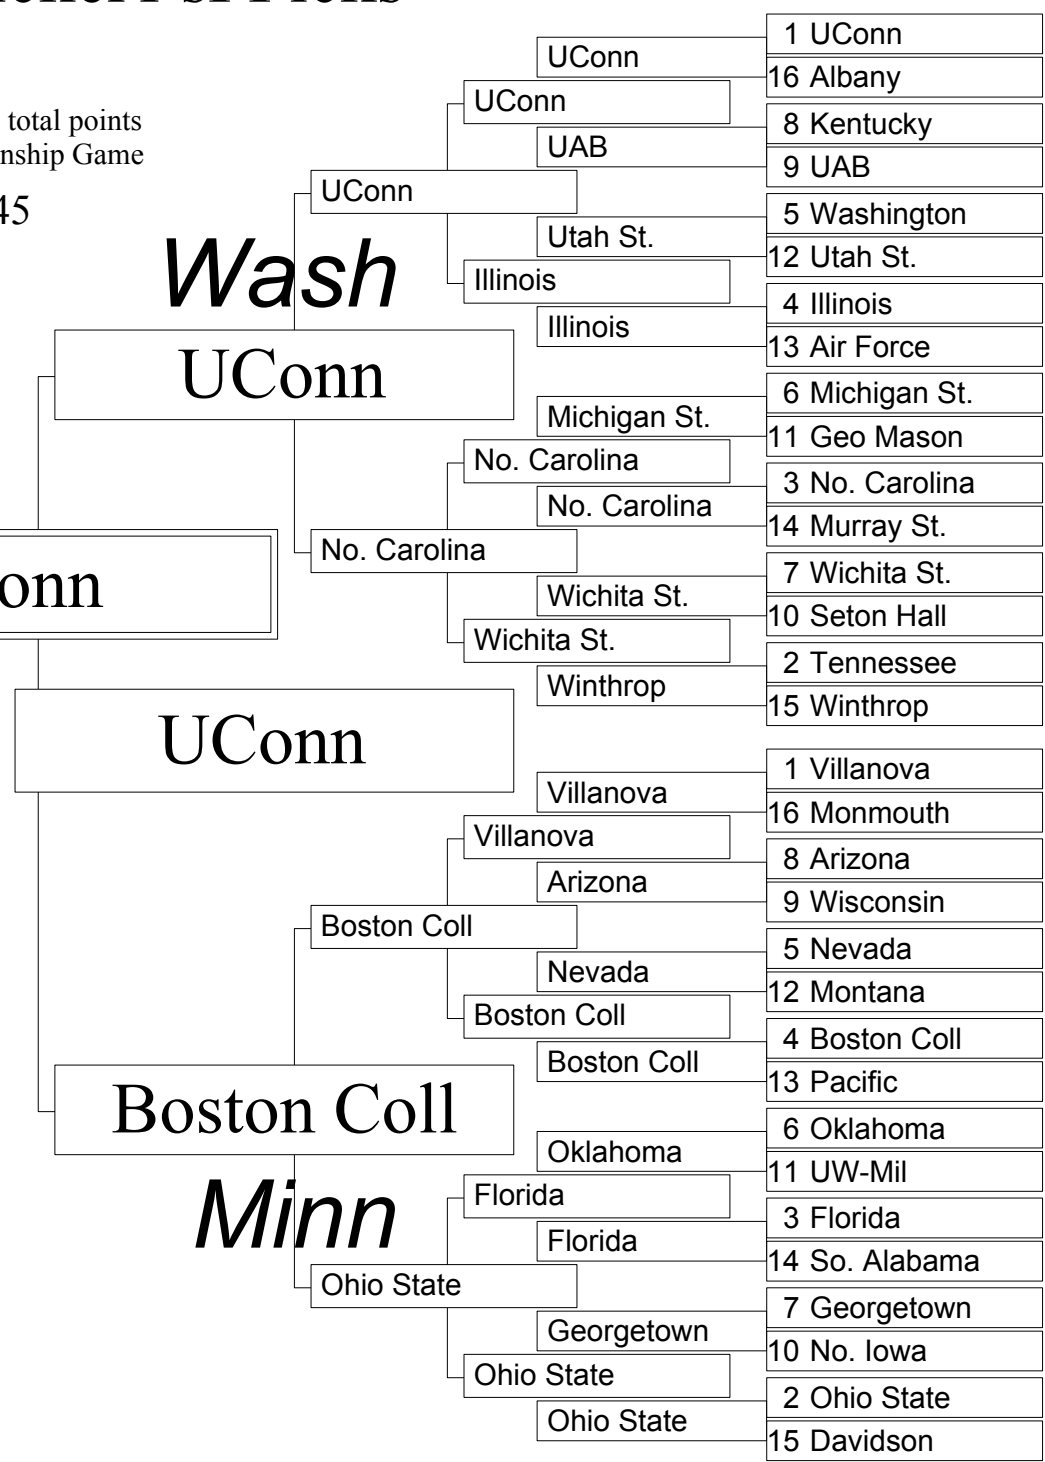

# RK Blankenbicker1'sPPicks

Tiebreaker: total points in Championship Game

145

1 Duke
16 Southern
8 Geo Wash
9 UNC-W
5 Syracuse
12 Texas A&M
4 LSU
13 Iona
6 West Virginia
11 So. Illinois
3 Iowa
14 NW State
7 Cal
10 NC State
2 Texas
15 Penn
1 Memphis
16 Oral Roberts
8 Arkansas
9 Bucknell
5 Pittsburgh
12 Kent State
4 Kansas
13 Bradley
6 Indiana
11 San Diego St.
3 Gonzaga
14 Xavier
7 Marquette
10 Alabama
2 UCLA
15 Belmont

Duke
Duke
Geo Wash
LSU
Texas A&M
LSU
LSU
So. Illinois
Iowa
Iowa
Texas
NC State
Texas
Texas
Memphis
Memphis
Bucknell
Memphis
Pittsburgh
Kansas
Kansas
San Diego St.
Gonzaga
Gonzaga
UCLA
Alabama
UCLA
UCLA

*Atlanta*

LSU

UCLA

*Oakland*

*Wash*

UConn

UConn

Boston Coll

*Minn*

1 UConn
16 Albany
8 Kentucky
9 UAB
5 Washington
12 Utah St.
4 Illinois
13 Air Force
6 Michigan St.
11 Geo Mason
3 No. Carolina
14 Murray St.
7 Wichita St.
10 Seton Hall
2 Tennessee
15 Winthrop
1 Villanova
16 Monmouth
8 Arizona
9 Wisconsin
5 Nevada
12 Montana
4 Boston Coll
13 Pacific
6 Oklahoma
11 UW-Mil
3 Florida
14 So. Alabama
7 Georgetown
10 No. Iowa
2 Ohio State
15 Davidson